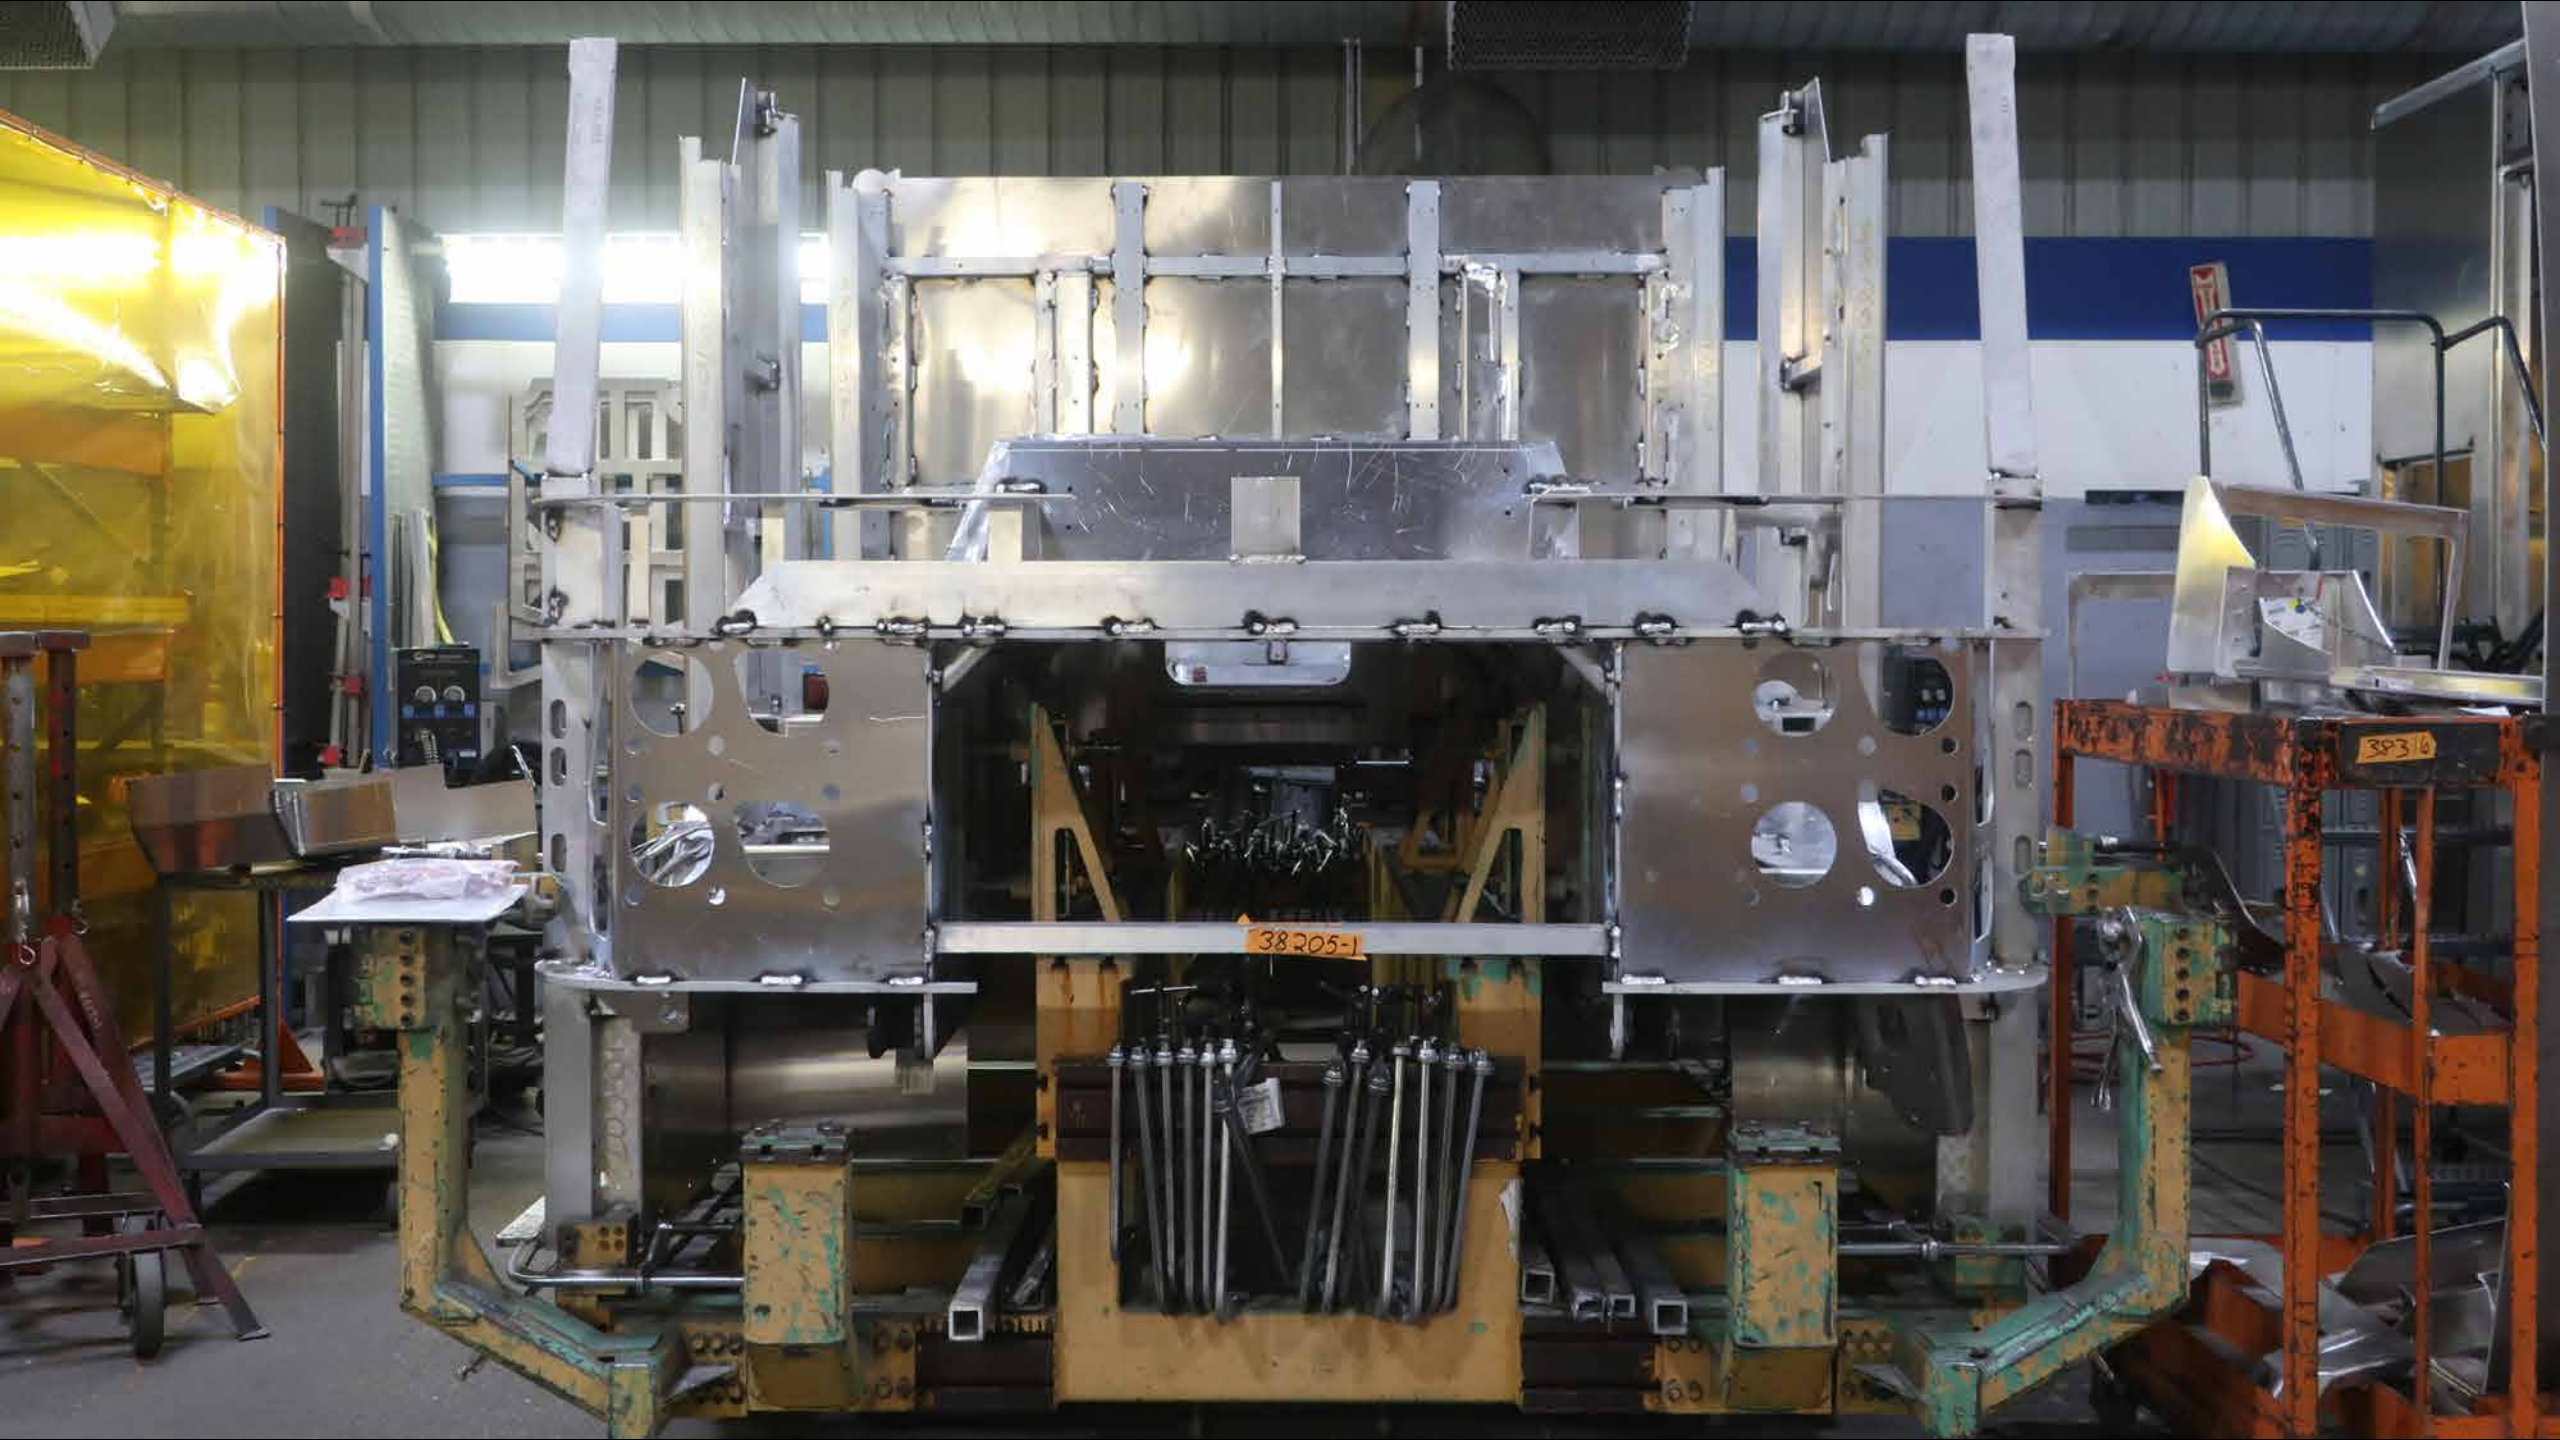

Photo Album for Pierce Job 38205 Capital City Fire and Rescue, AK Custom Arrow XT PUC Pumper

Wk 1 Production ending May 17, 2024

- The production of your new custom Pierce Arrow XT PUC Pumper has begun.
- The cab has begun weld operations at the IPP plant.

38205-1

39316

3820/10

3820
10

HUGHES FIRE EQUIPMENT