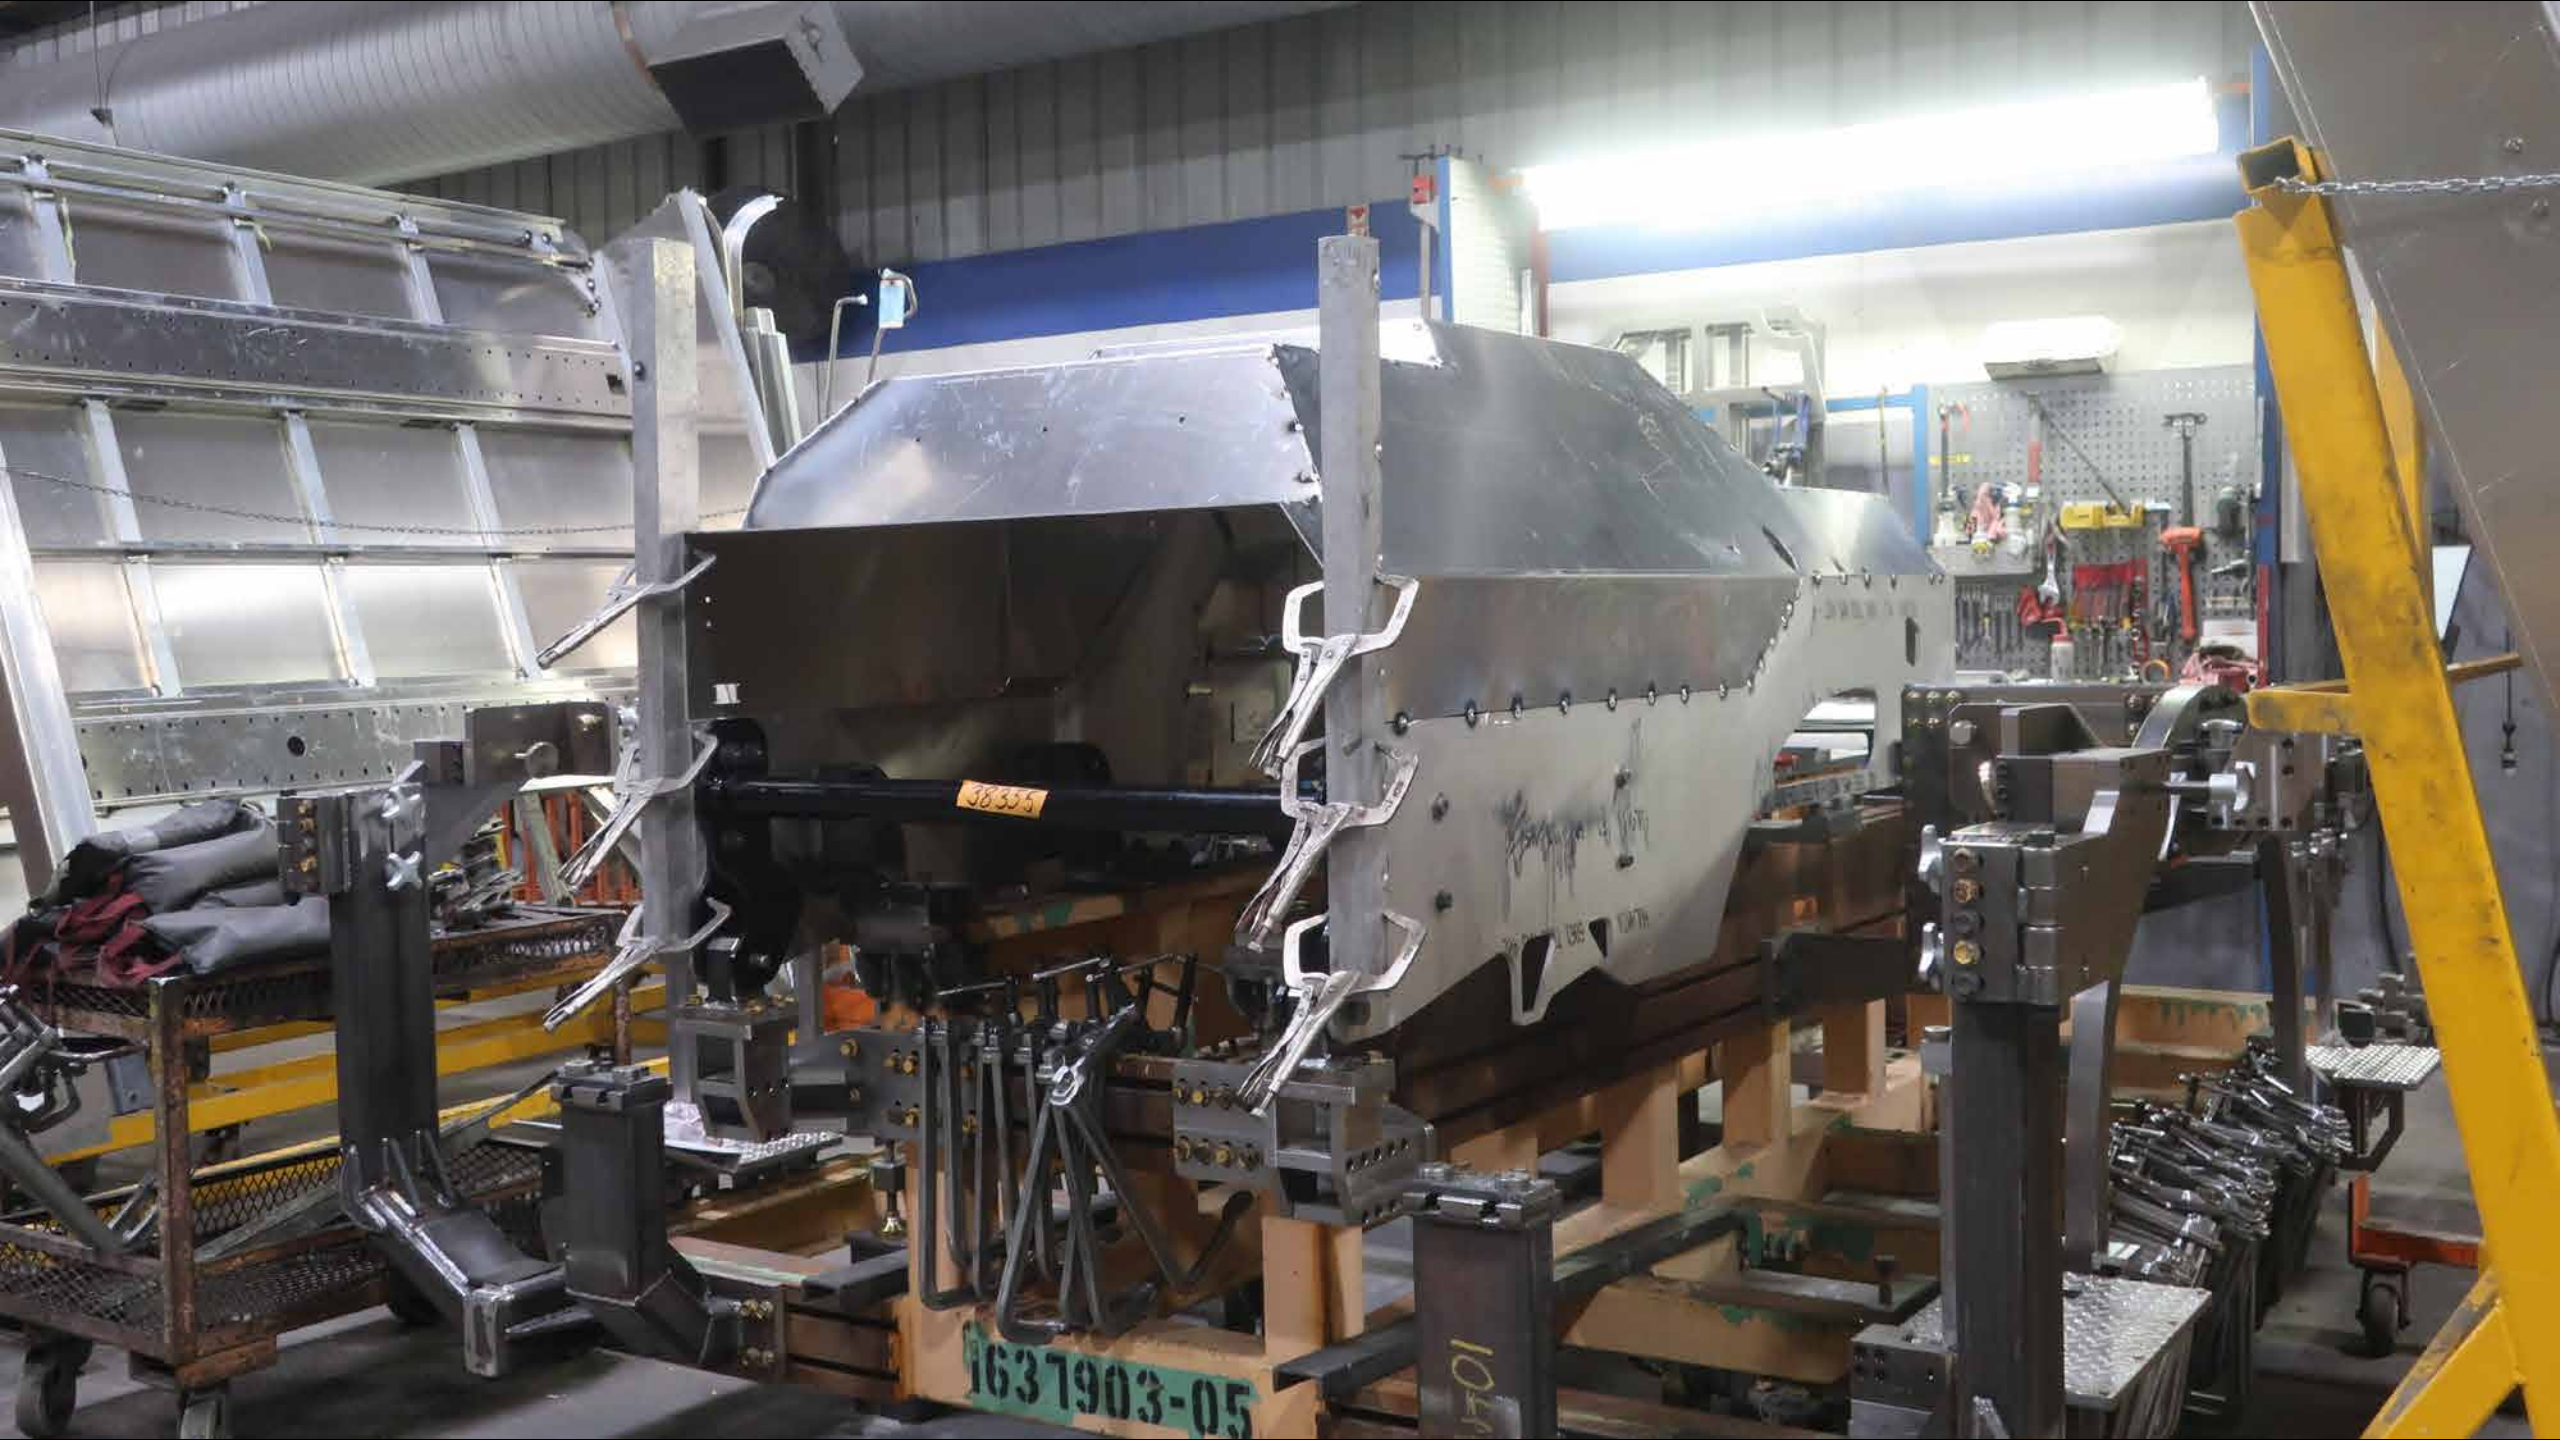

38355

1637903-05

104