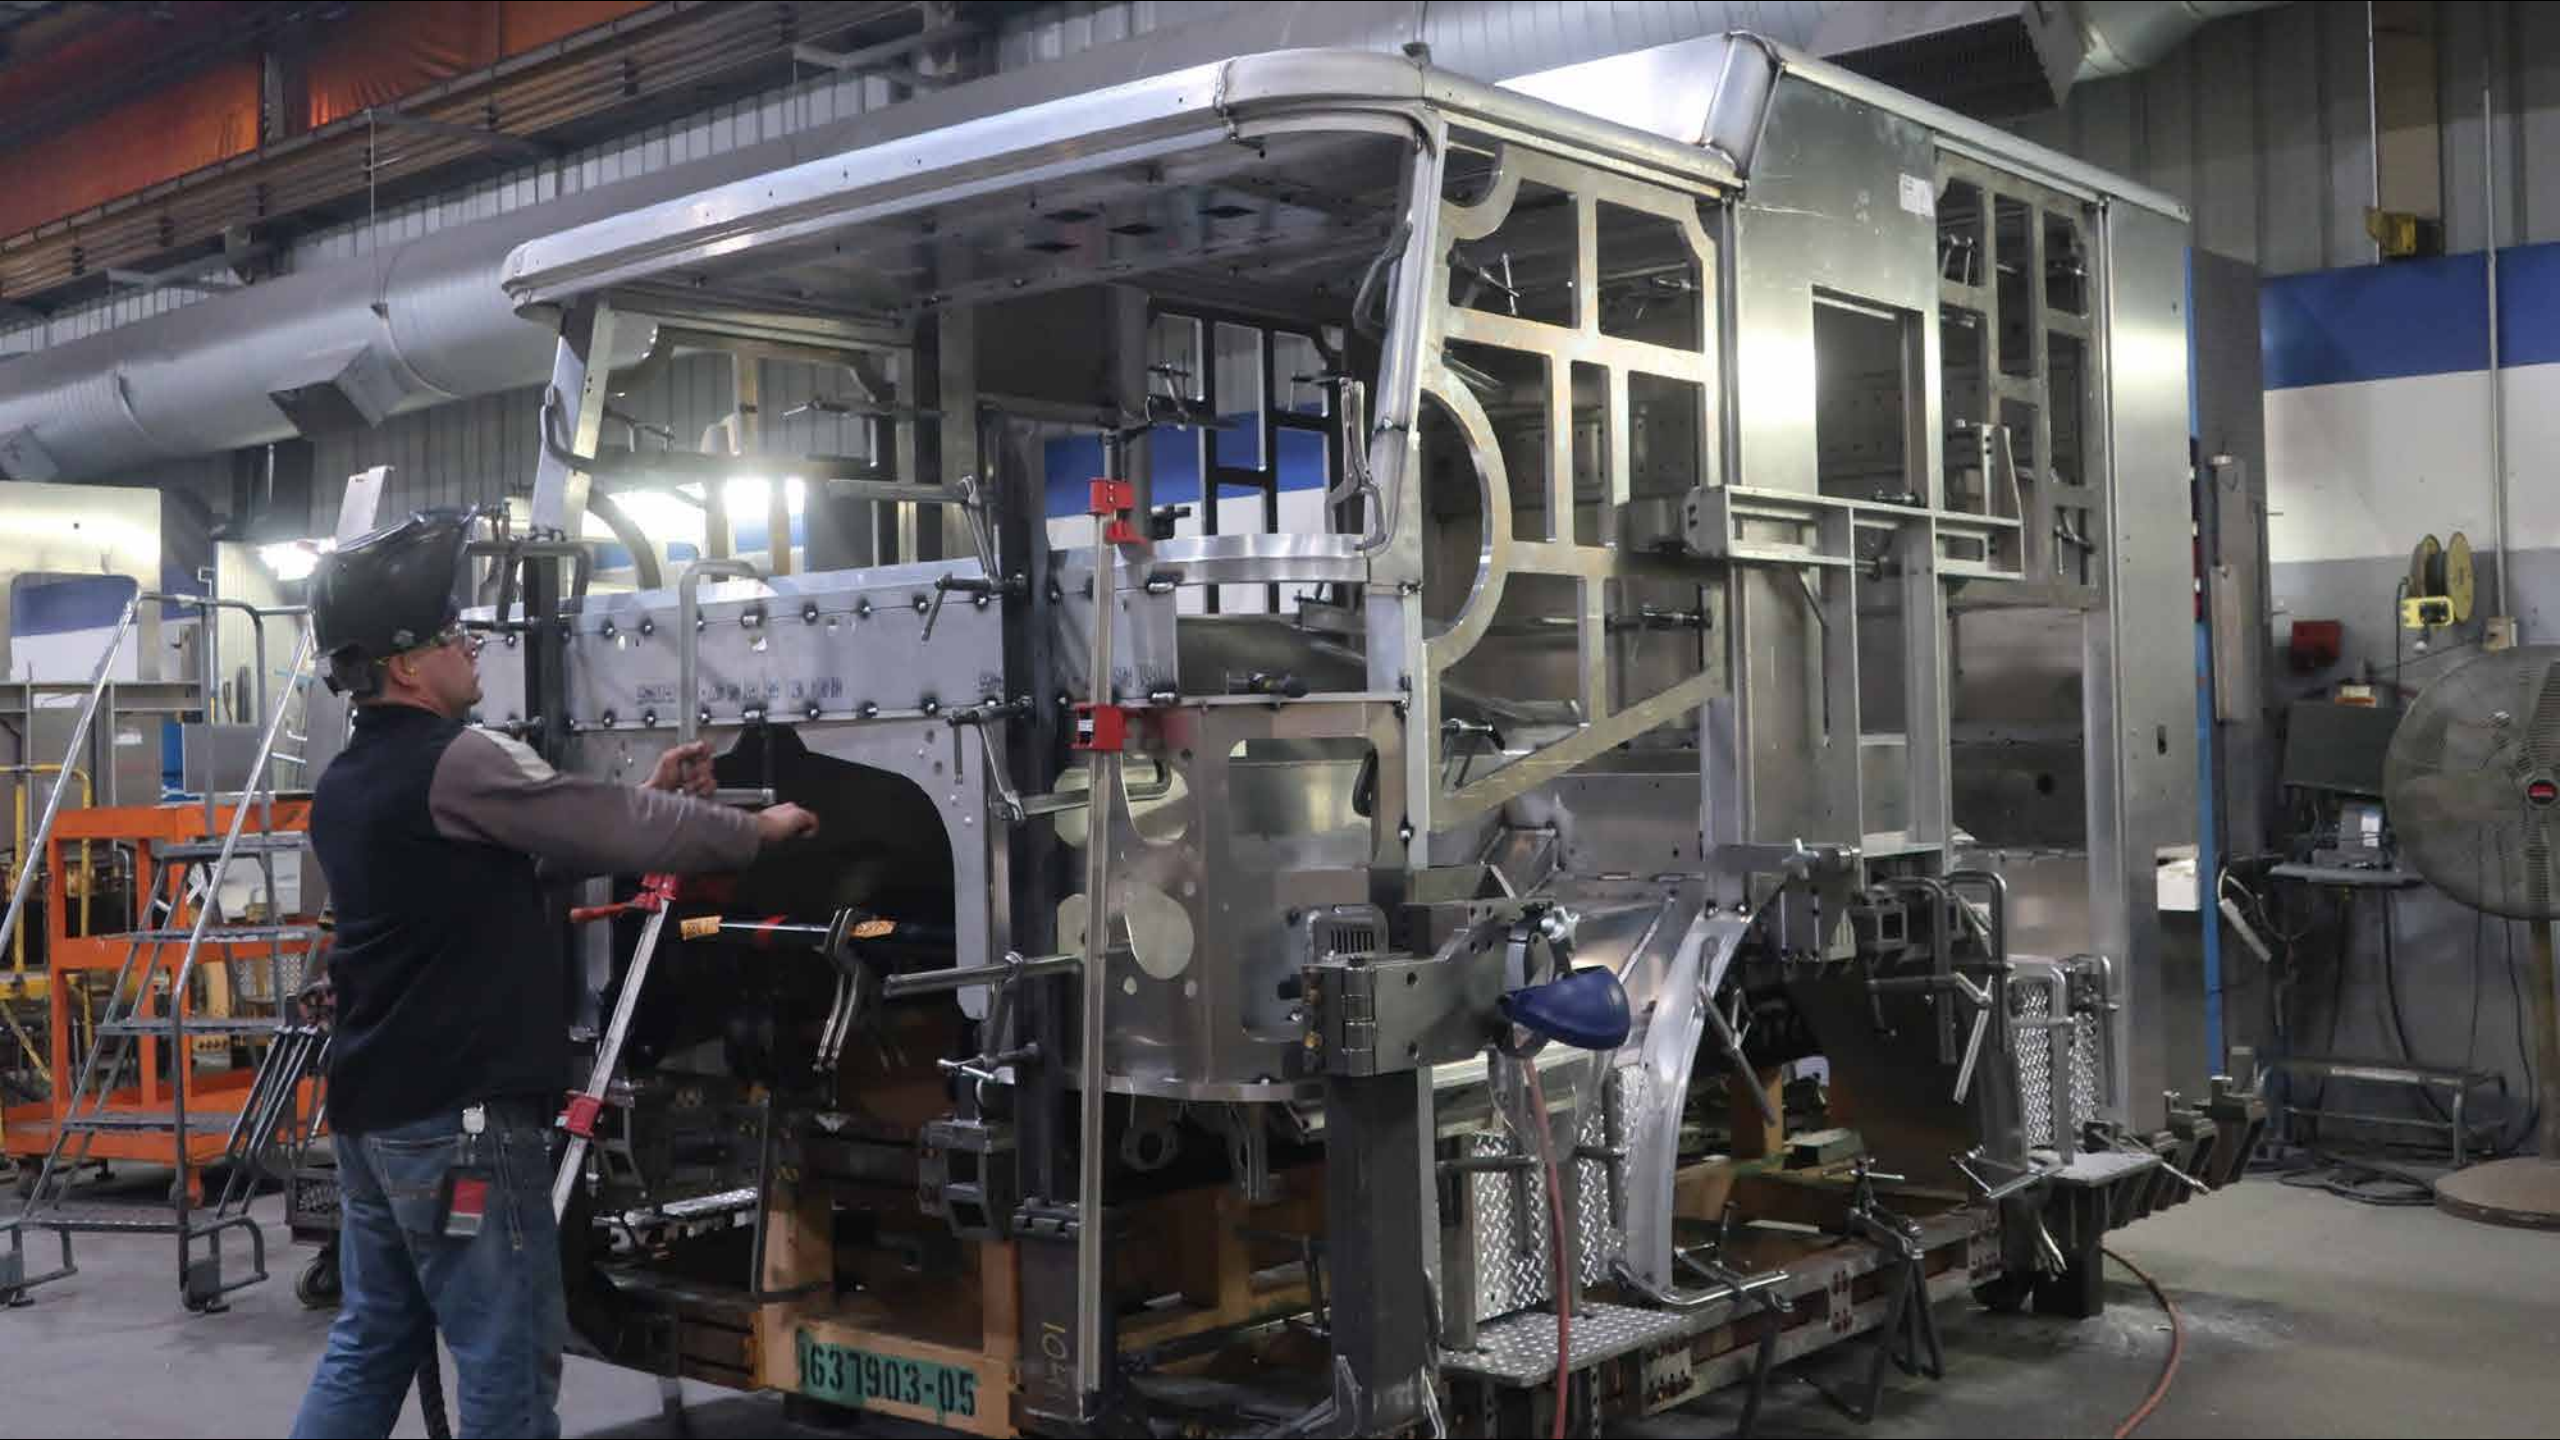

# Photo Album for Pierce Job 38871-01 Sedona Fire District, AZ Custom Enforcer PUC Pumper

## Wk 1 Production ending June 7, 2024

- The production of your new custom Pierce Enforcer PUC Pumper has begun.
- The cab has begun weld operations at the IPP plant.

G

ROOM

**HUGHES FIRE EQUIPMENT**