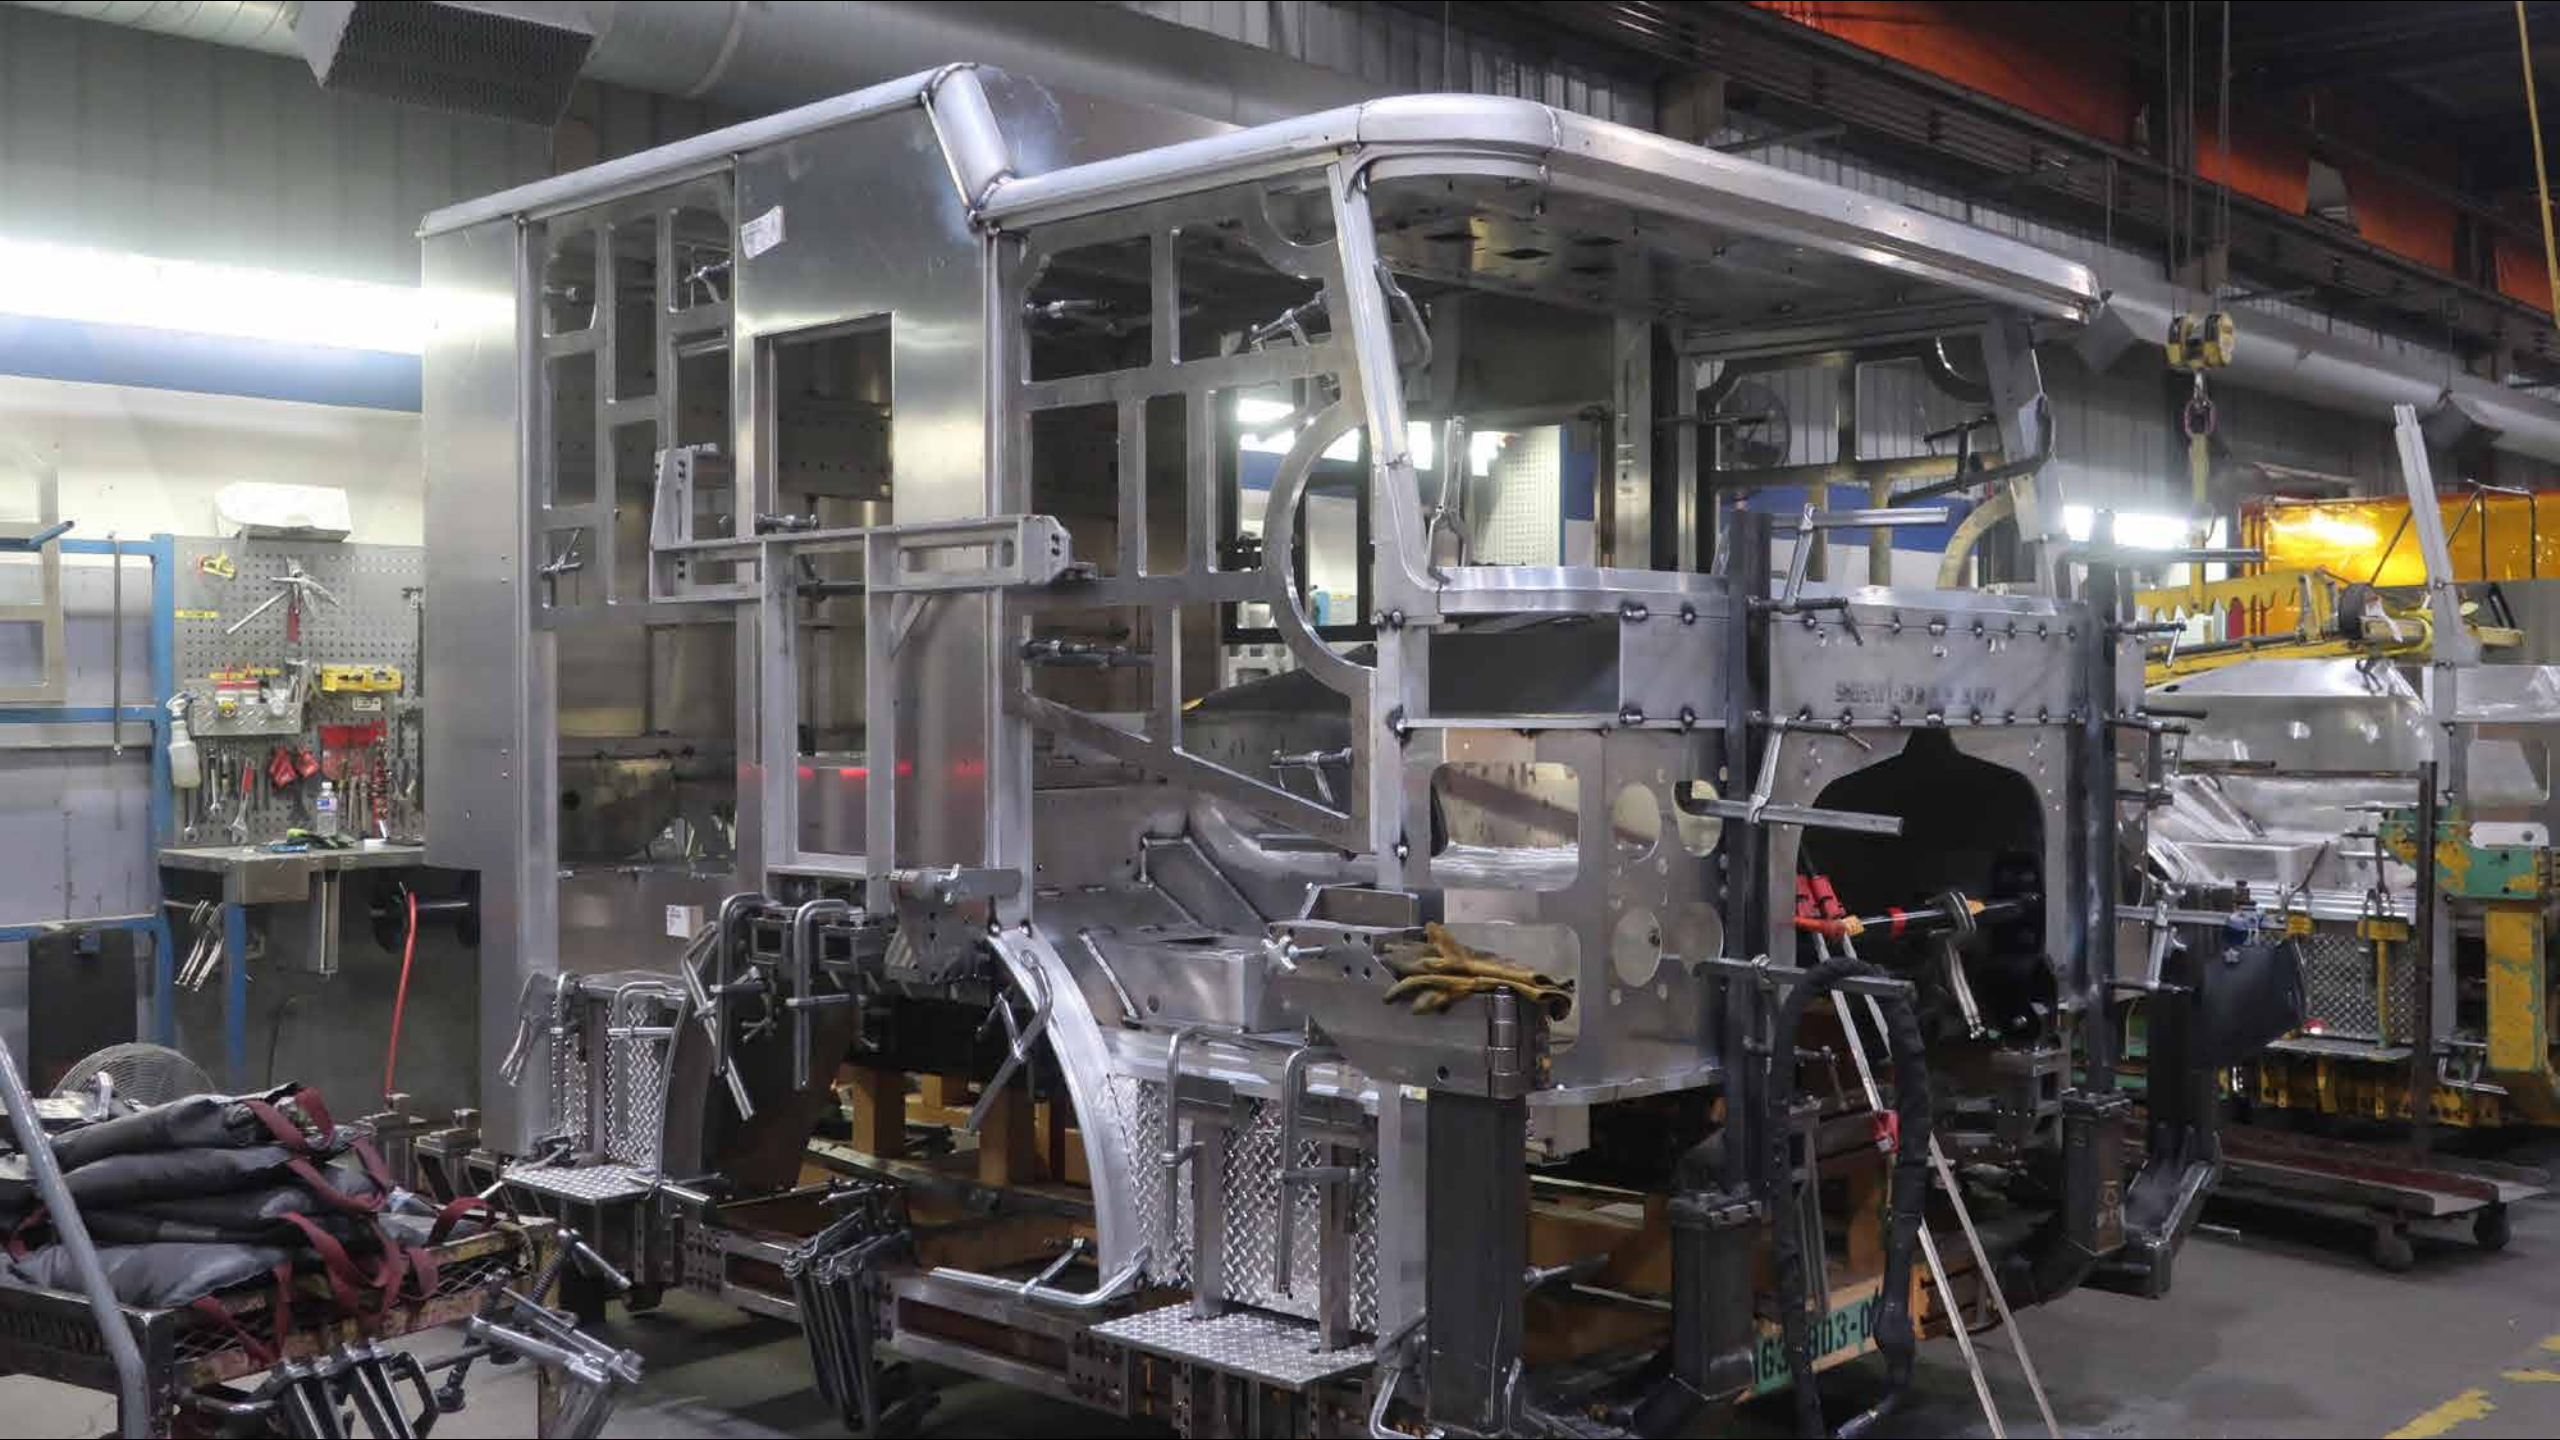

# Photo Album for Pierce Job 38871-01 Sedona Fire District, AZ Custom Enforcer PUC Pumper

## Wk 1 Production ending June 7, 2024

- The production of your new custom Pierce Enforcer PUC Pumper has begun.
- The cab has begun weld operations at the IPP plant.

G

ROOM

**HUGHES FIRE EQUIPMENT**