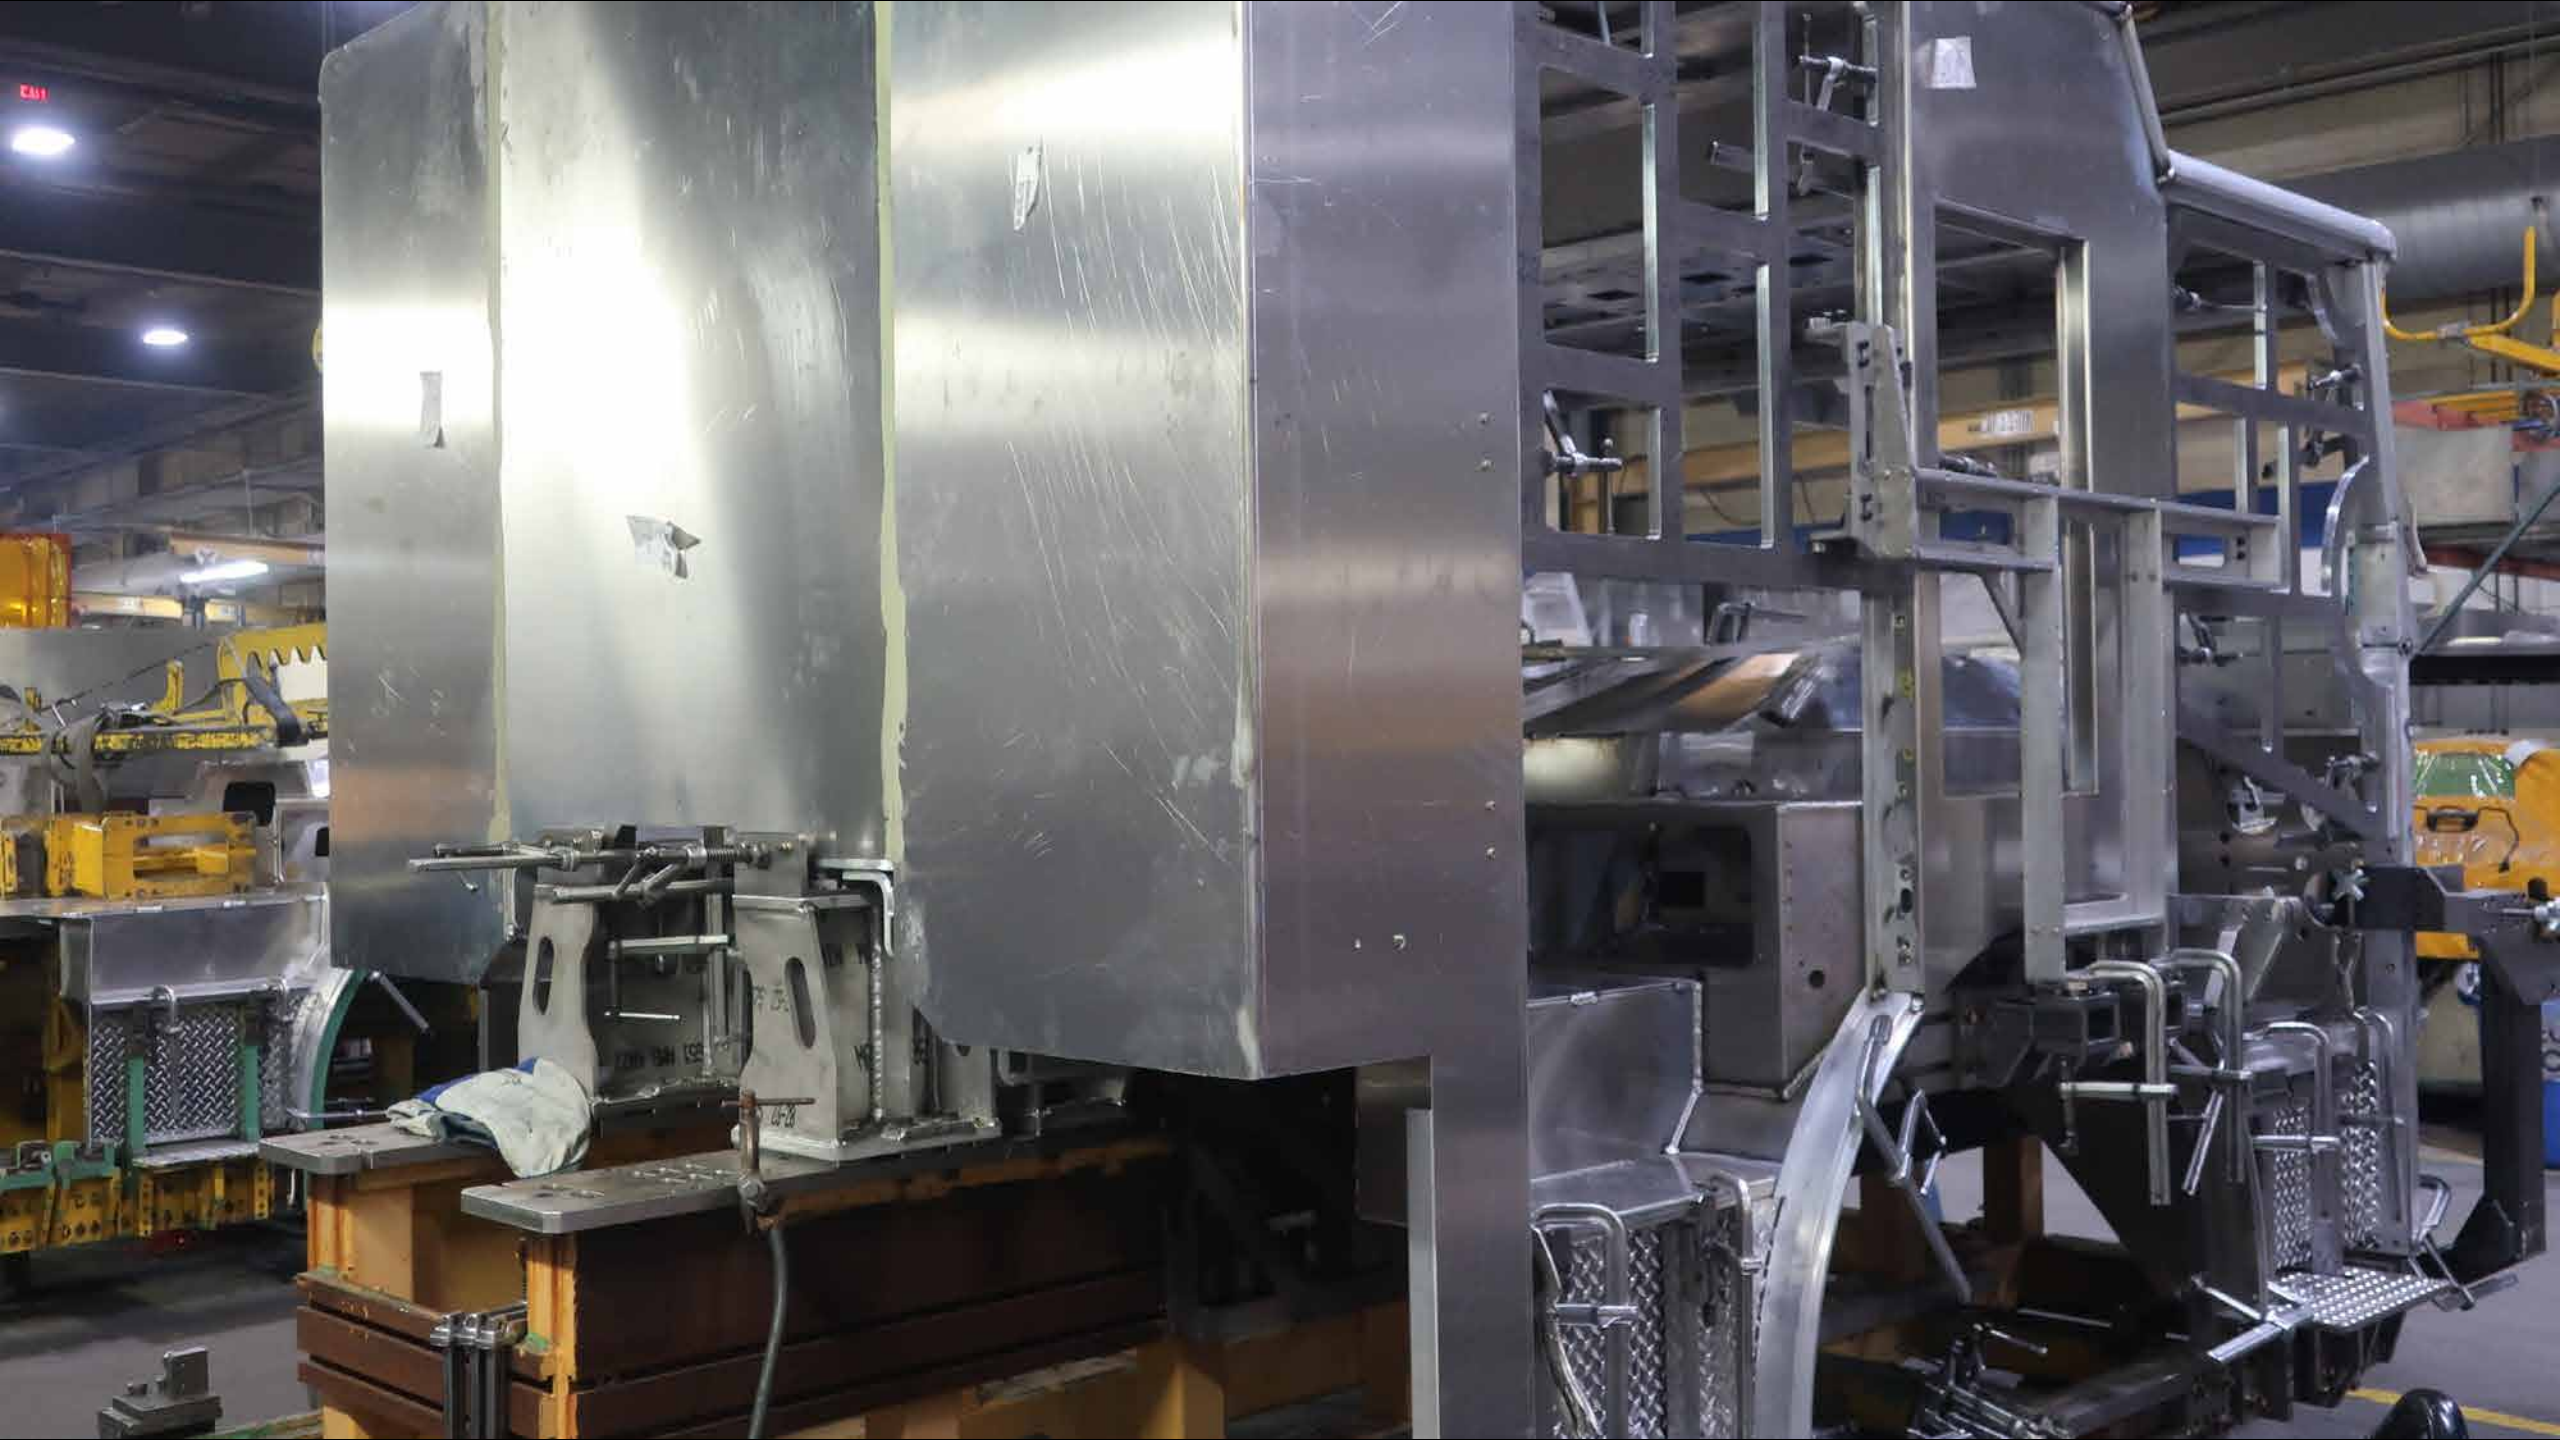

# Photo Album for Pierce Job 38871-01 Sedona Fire District, AZ Custom Enforcer PUC Pumper

## Wk 1 Production ending June 7, 2024

- The production of your new custom Pierce Enforcer PUC Pumper has begun.
- The cab has begun weld operations at the IPP plant.

G

ROOM

**HUGHES FIRE EQUIPMENT**