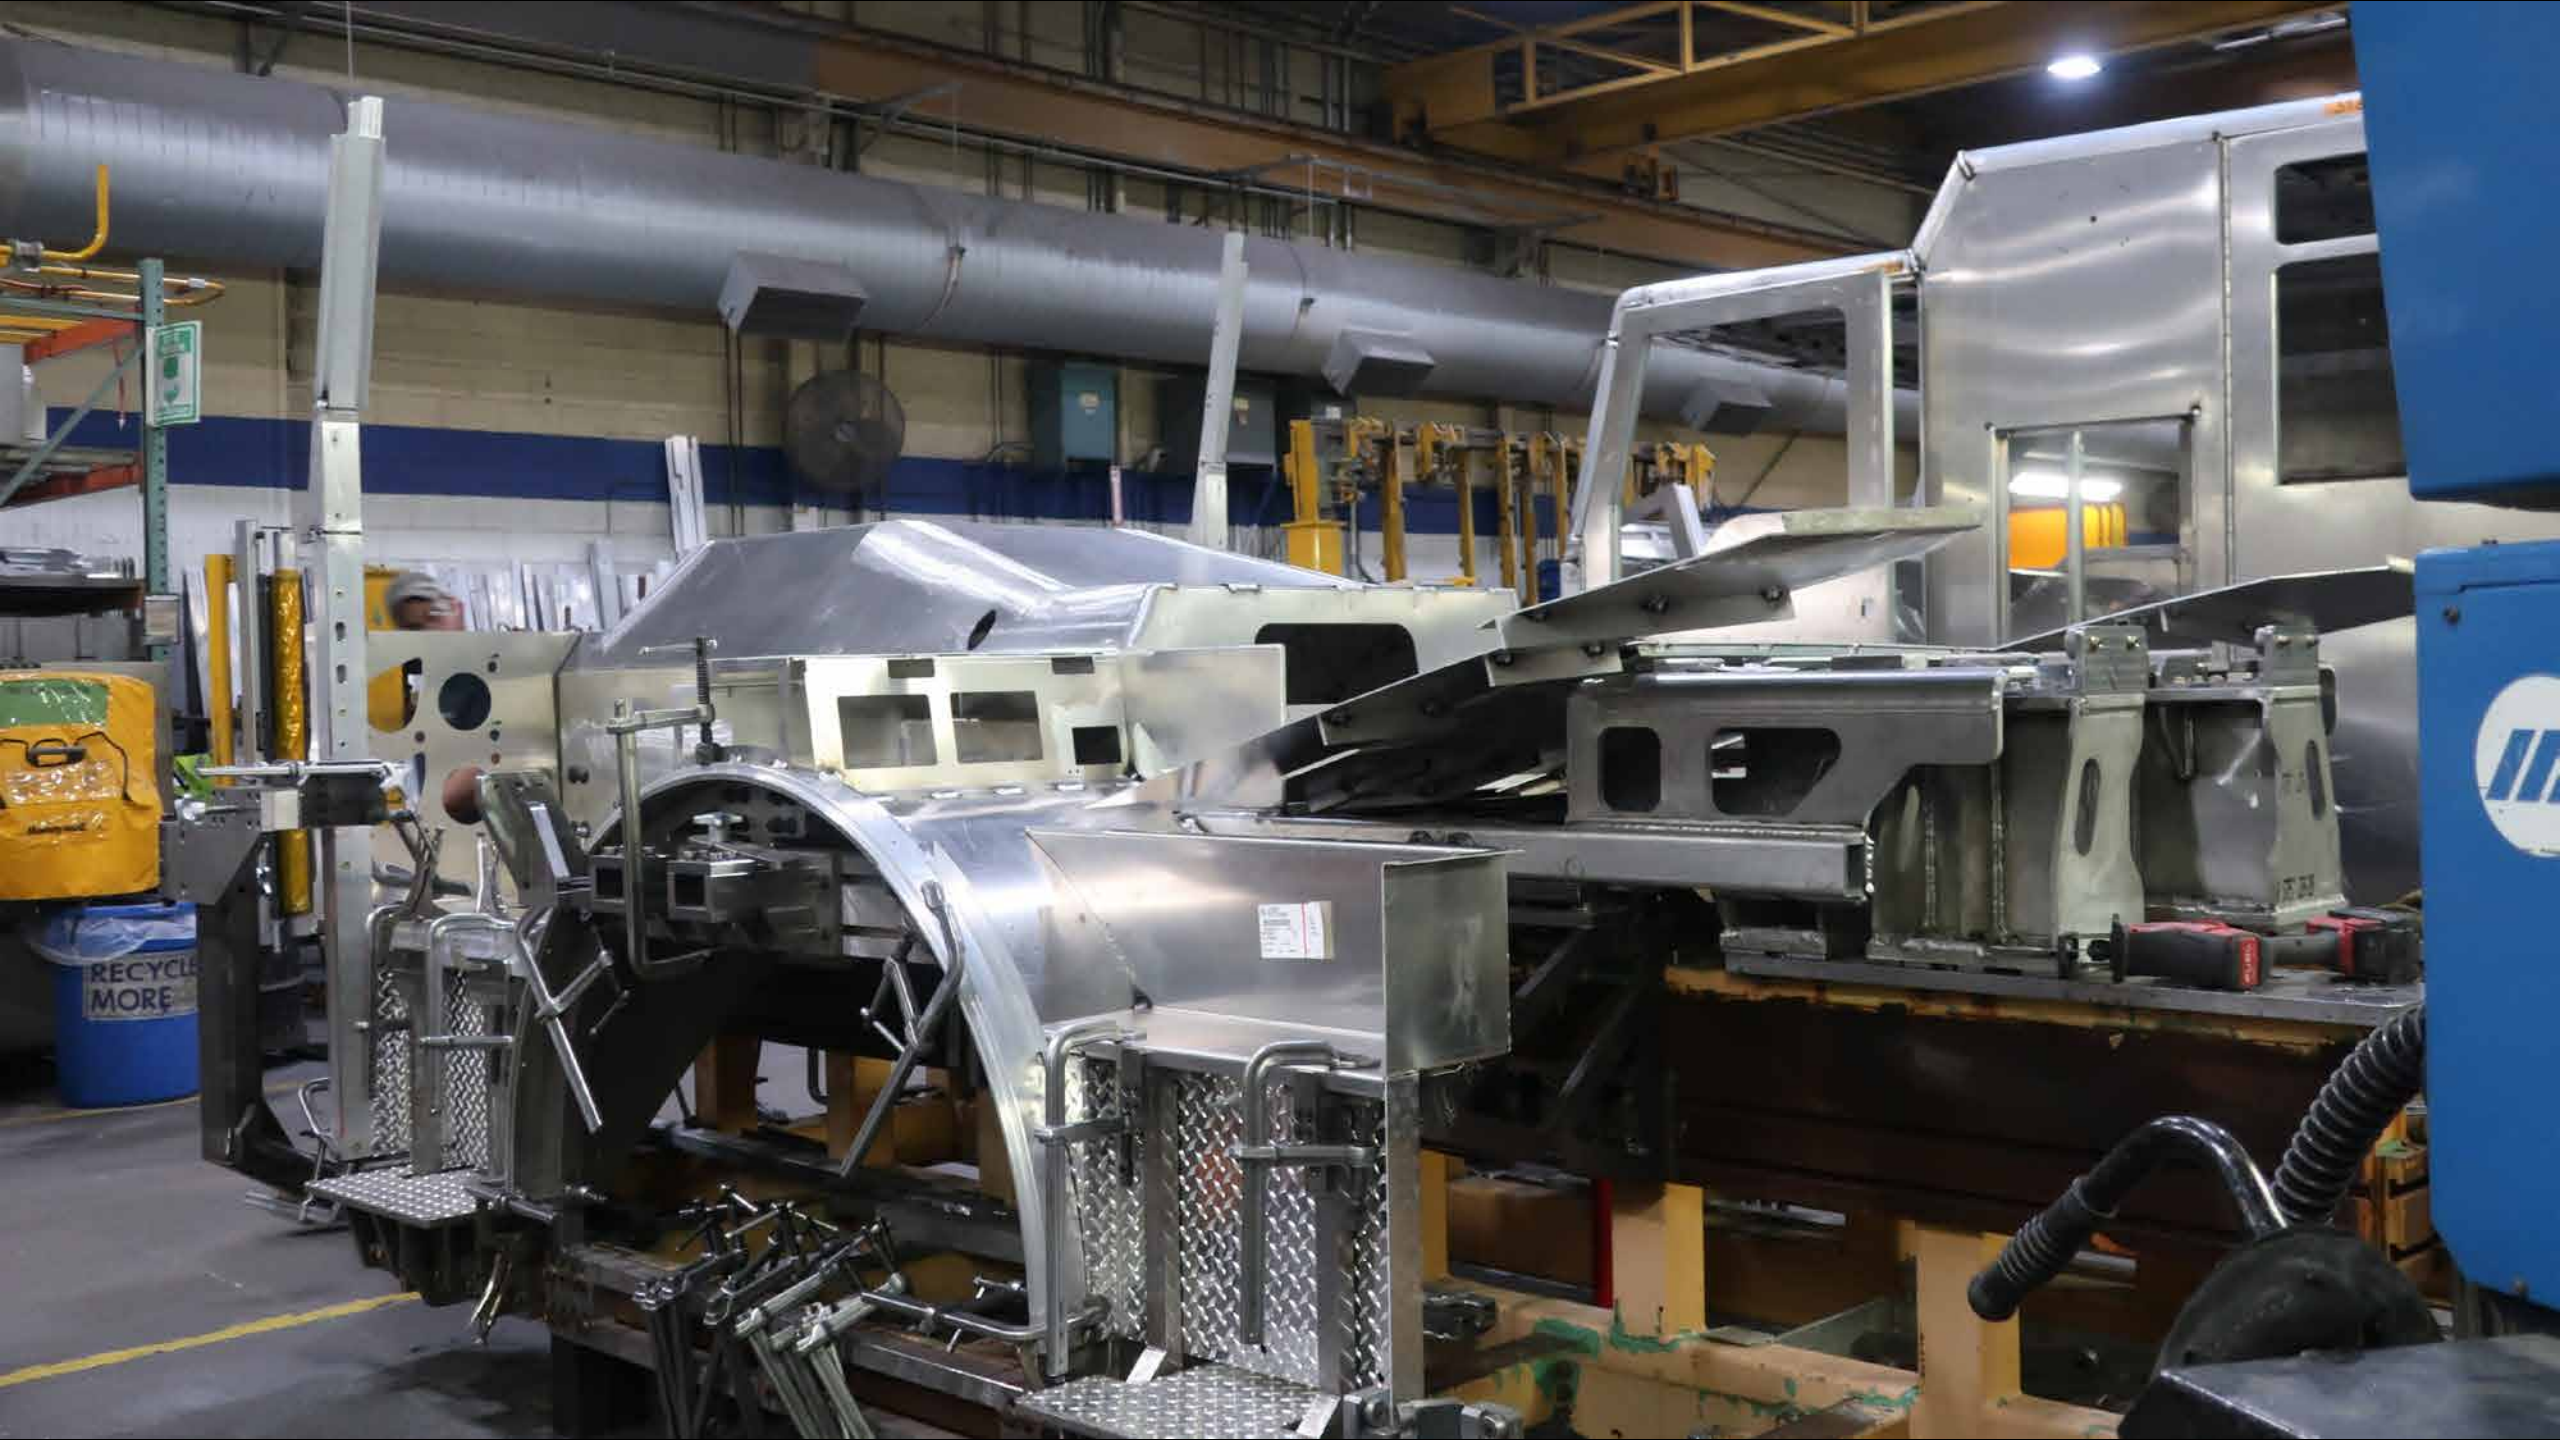

# Photo Album for Pierce Job 38871-02 Sedona Fire District, AZ Custom Enforcer PUC Pumper

## Wk 1 Production ending June 14, 2024

- The production of your new custom Pierce Enforcer PUC Pumper has begun.
- The cab has begun weld operations at the IPP plant.

5-5 HOUSEKEEPING →

101

RECYCLE  
MORE